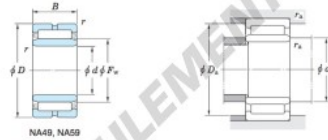

Roulement à rouleaux NA5915-JTEKT - NA5915-JTEKT

<https://www.123roulement.ch/roulement-palier/roulement-rouleaux/rouleaux/na5915-jtekt>

Machined ring needle roller bearings

F_w 29 – 37 mm

With inner ring

Boundary dimensions (mm)				Basic load ratings (kN)		Limiting speeds¹⁾ (min⁻¹)		Bearing No.	
F_w	d	D	B	C_r	C_{10}	Oil lub.	Without inner ring		
85	75	105	40	109.0	216.0	5 400	—		
Mounting dimensions (mm)				(Refer.) Mass (kg)		(Refer.) Applicable inner ring No.			
With inner ring				Without inner ring	With inner ring				
NA5915				80	100	1	0.844	1.03	IRM758540

CARACTÉRISTIQUES PRODUIT

Marque	JTEKT
N° Ean13	3663952483931
Diam. intérieur	75 mm
Diam. extérieur	105 mm
Épaisseur	40 mm
Poids	1030 g
Conditionnement	1

contact@123roulement.ch

+33 359 36 04 90

CRT4 de Lesquin 60 Rue Du Haut De Sainghin 59273 Fretin FRANCE