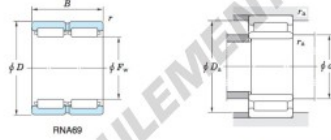

Roulement à rouleaux RNA6915-JTEKT - RNA6915-JTEKT

<https://www.123roulement.ch/roulement-palier/roulement-rouleaux/rouleaux/rna6915-jtekt>

Machined ring needle roller bearings ————— **Koyo**
F_w 29 – 37 mm

Without inner ring

Boundary dimensions (mm)				Basic load ratings (kN)		Limiting speeds¹⁾ (min⁻¹)		Bearing No.
F_w	d	D	B	C_r	C₁₀	Oil lub.	Without inner ring	
85	75	105	54	135.0	283.0	5 400	RNA6915	
Mounting dimensions (mm)				(Refer.) Mass (kg)		(Refer.) Applicable inner ring No.		
With inner ring				Without inner ring	With inner ring			
	d₂	D₂	r₂	0.866	1.44	IRM758554		
	max.	max.	max.					

CARACTÉRISTIQUES PRODUIT

Marque	JTEKT
N° Ean13	3663952483948
Diam. intérieur	85 mm
Diam. extérieur	105 mm
Épaisseur	54 mm
Poids	866 g
Conditionnement	1

contact@123roulement.ch

+33 359 36 04 90

CRT4 de Lesquin 60 Rue Du Haut De Sainghin 59273 Fretin FRANCE