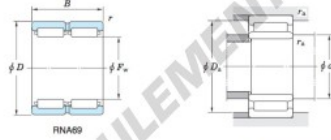

Roulement à rouleaux RNA6916-JTEKT - RNA6916-JTEKT

<https://www.123roulement.ch/roulement-palier/roulement-rouleaux/rouleaux/rna6916-jtekt>

Machined ring needle roller bearings

F_w 29 ~ 37 mm

Without inner ring

Boundary dimensions (mm)					Basic load ratings (kN)		Limiting speeds¹⁾ (min⁻¹)		Bearing No.
F_w	d	D	B	B_r	C_r	C_{10}	Oil lub.		Without inner ring
90	80	110	54	—	140.0	304.0	5 100		RNA6916
		Mounting dimensions (mm)			(Refer.) Mass (kg)		(Refer.) Applicable inner ring No.		
		d_a	D_a	r_a	Without inner ring	With inner ring			
		min.	max.	max.	0.916	1.46	IRMS0054		

CARACTÉRISTIQUES PRODUIT

Marque	JTEKT
N° Ean13	3663952484006
Diam. intérieur	90 mm
Diam. extérieur	110 mm
Épaisseur	54 mm
Poids	916 g
Conditionnement	1

contact@123roulement.ch

+33 359 36 04 90

CRT4 de Lesquin 60 Rue Du Haut De Sainghin 59273 Fretin FRANCE