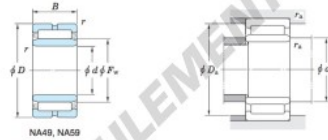

Roulement à rouleaux NA5917-JTEKT - NA5917-JTEKT

<https://www.123roulement.ch/roulement-palier/roulement-rouleaux/rouleaux/na5917-jtekt>

Machined ring needle roller bearings

F_w 29 – 37 mm

With inner ring

Boundary dimensions (mm)				Basic load ratings (kN)		Limiting speeds¹⁾ (min⁻¹)		Bearing No.	
F_w	d	D	B	C_r	C_{10}	Oil lub.	Without inner ring		
100	85	120	46	126.0	293.0	4 700	—		
Mounting dimensions (mm)				(Refer.) Mass (kg)		(Refer.) Applicable inner ring No.			
With inner ring				Without inner ring	With inner ring				
NA5917				91.5	113.5	1	0.952	1.55	IRM8510046

CARACTÉRISTIQUES PRODUIT

Marque	JTEKT
N° Ean13	3663952484068
Diam. intérieur	85 mm
Diam. extérieur	120 mm
Épaisseur	46 mm
Poids	1650 g
Conditionnement	1

contact@123roulement.ch

+33 359 36 04 90

CRT4 de Lesquin 60 Rue Du Haut De Sainghin 59273 Fretin FRANCE