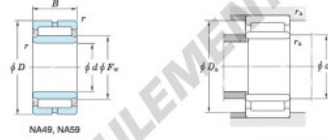

Roulement à rouleaux NA4920-JTEKT - NA4920-JTEKT

<https://www.123roulement.ch/roulement-palier/roulement-rouleaux/rouleaux/na4920-jtekt>

Machined ring needle roller bearings ————— Koyo
F_W 29 – 37 mm

With inner ring

Boundary dimensions (mm)				Basic load ratings (kN)		Limiting speeds¹⁾ (min⁻¹)		Bearing No.	
F_w	d	D	B	C_r	C_{0r}	Oil lub.	Without inner ring		
115	100	140	40	144.0	296.0	4 000	—		
Mounting dimensions (mm)				(Refer.) Mass (kg)		(Refer.) Applicable inner ring No.			
With inner ring				Without inner ring	With inner ring				
NA4920				106.5	133.5	1	1.160	1.36	IRM10011540

CARACTÉRISTIQUES PRODUIT

Marque	JTEKT
N° Ean13	3663952484228
Diam. intérieur	100 mm
Diam. intérieur	3.937" inch
Diam. extérieur	140 mm
Diam. extérieur	5.512" inch
Epaisseur	40 mm
Epaisseur	1.575" inch
Poids	1860 g
Conditionnement	1

contact@123roulement.ch

+33 359 36 04 90

CRT4 de Lesquin 60 Rue Du Haut De Sainghin 59273 Fretin FRANCE