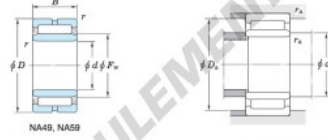

Roulement à rouleaux NA5920-JTEKT - NA5920-JTEKT

<https://www.123roulement.ch/roulement-palier/roulement-rouleaux/rouleaux/na5920-jtekt>

Machined ring needle roller bearings **Koyo**
F_w 29 – 37 mm

With inner ring

Boundary dimensions (mm)				Basic load ratings (kN)		Limiting speeds¹⁾ (min⁻¹)		Bearing No.
F_w	d	D	B	C_r	C₁₀	Oil lub.	Without inner ring	
115	100	140	54	189.0	418.0	4 000	—	
		Mounting dimensions (mm)			(Refer.) Mass (kg)		(Refer.) Applicable inner ring No.	
		d_i	D_o	r_s	Without inner ring	With inner ring		
		min.	max.	max.	1.49	2.53	IRM10011554	
		NA5920	106.5	133.5	1			

CARACTÉRISTIQUES PRODUIT

Marque	JTEKT
N° Ean13	3663952484242
Diam. intérieur	100 mm
Diam. extérieur	140 mm
Épaisseur	54 mm
Poids	2530 g
Conditionnement	1

contact@123roulement.ch

+33 359 36 04 90

CRT4 de Lesquin 60 Rue Du Haut De Sainghin 59273 Fretin FRANCE