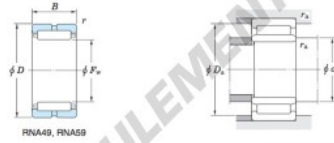

Roulement à rouleaux RNA5922-JTEKT - RNA5922-JTEKT

<https://www.123roulement.ch/roulement-palier/roulement-rouleaux/rouleaux/rna5922-jtekt>

Machined ring needle roller bearings Koyo

F_w 29 ~ 37 mm

Without inner ring

Boundary dimensions (mm)				Basic load ratings (kN)		Limiting speeds¹⁾ (min⁻¹)		Bearing No.
F_w	d	D	B	C_r	C_{10}	Oil lub.	Without inner ring	
125	110	150	54	195.0	448.0	3 700	RNA5922	
Mounting dimensions (mm)				(Refer.) Mass (kg)		(Refer.) Applicable inner ring No.		
With inner ring				Without inner ring	With inner ring			
d_a	D_a	r_a		1.690	2.74	IRM11012554		
max.	max.	max.						
116.5	143.5	1						

CARACTÉRISTIQUES PRODUIT

Marque	JTEKT
N° Ean13	3663952484273
Diam. intérieur	125 mm
Diam. extérieur	150 mm
Épaisseur	54 mm
Poids	1690 g
Conditionnement	1

contact@123roulement.ch

+33 359 36 04 90

CRT4 de Lesquin 60 Rue Du Haut De Sainghin 59273 Fretin FRANCE