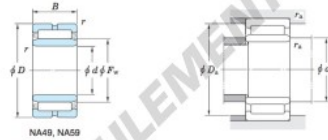

Roulement à rouleaux NA5922-JTEKT - NA5922-JTEKT

<https://www.123roulement.ch/roulement-palier/roulement-rouleaux/rouleaux/na5922-jtekt>

Machined ring needle roller bearings

F_w 29 – 37 mm

With inner ring

Boundary dimensions (mm)					Basic load ratings (kN)		Limiting speeds¹⁾ (min⁻¹)		Bearing No.
F_w	d	D	B	B_r	C_r	C_{10}	Oil lub.		Without inner ring
125	110	150	54	—	195.0	448.0	3 700		—
		Mounting dimensions (mm)			(Refer.) Mass (kg)		(Refer.) Applicable inner ring No.		
		With inner ring	d_a max.	D_a max.	r_a max.	Without inner ring	With inner ring		
		NA5922	116.5	143.5	1	1.690	2.74	IRM11012554	

CARACTÉRISTIQUES PRODUIT

Marque	JTEKT
N° Ean13	3663952484280
Diam. intérieur	110 mm
Diam. extérieur	150 mm
Épaisseur	54 mm
Poids	2740 g
Conditionnement	1

contact@123roulement.ch

+33 359 36 04 90

CRT4 de Lesquin 60 Rue Du Haut De Sainghin 59273 Fretin FRANCE