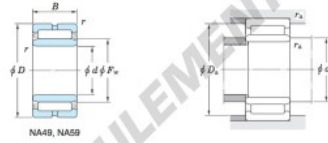

Roulement à rouleaux NA4926-JTEKT - NA4926-JTEKT

<https://www.123roulement.ch/roulement-palier/roulement-rouleaux/rouleaux/na4926-jtekt>

Machined ring needle roller bearings Koyo
F_W 29 – 37 mm
With inner ring

Boundary dimensions (mm)					Basic load ratings (kN)		Limiting speed¹⁾ (min⁻¹)	Bearing No.
F_e	d	D	B	B₁	C_r	C₁₀	Oil lub.	Without inner ring
150	130	180	50	—	225.0	508.0	3 000	—
		Mounting dimensions (mm)			(Refer.) Mass (kg)		(Refer.)	Applicable inner ring No.
		d_i	D_e	r_a	Without inner ring	With inner ring		
		min.	max.	max.				
NA4926		138	172	1.5	2.21	3.83		IRM13015050

CARACTÉRISTIQUES PRODUIT

Marque	JTEKT
N° Ean13	3663952484341
Diam. intérieur	130 mm
Diam. extérieur	180 mm
Épaisseur	50 mm
Poids	3830 g
Conditionnement	1

contact@123roulement.ch

+33 359 36 04 90

CRT4 de Lesquin 60 Rue Du Haut De Sainghin 59273 Fretin FRANCE