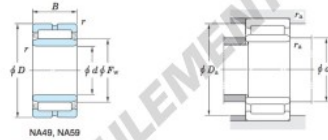

Roulement à rouleaux NA5926-JTEKT - NA5926-JTEKT

<https://www.123roulement.ch/roulement-palier/roulement-rouleaux/rouleaux/na5926-jtekt>

Machined ring needle roller bearings
F_w 29 – 37 mm

With inner ring

Boundary dimensions (mm)				Basic load ratings (kN)		Limiting speeds¹⁾ (min⁻¹)		Bearing No.	
F_w	d	D	B	C_r	C_{0r}	Oil lub.	Without inner ring		
150	130	180	67	274.0	655.0	3 000	—		
				Mounting dimensions (mm)		(Refer.) Mass (kg)		(Refer.) Applicable inner ring No.	
				With inner ring	Without inner ring	With inner ring	Without inner ring		
				max.	max.	max.	max.	IRM13015067	
				NA5926	138	172	1.5	3.000	5.09

CARACTÉRISTIQUES PRODUIT

Marque	JTEKT
N° Ean13	3663952484365
Diam. intérieur	130 mm
Diam. extérieur	180 mm
Épaisseur	67 mm
Poids	5090 g
Conditionnement	1

contact@123roulement.ch

+33 359 36 04 90

CRT4 de Lesquin 60 Rue Du Haut De Sainghin 59273 Fretin FRANCE