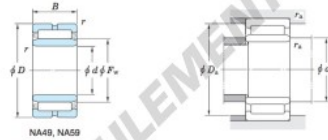

Roulement à rouleaux NA4928-JTEKT - NA4928-JTEKT

<https://www.123roulement.ch/roulement-palier/roulement-rouleaux/rouleaux/na4928-jtekt>

Machined ring needle roller bearings **Koyo**
F_W 29 – 37 mm

With inner ring

Boundary dimensions (mm)					Basic load ratings (kN)		Limiting speeds¹⁾ (min⁻¹)		Bearing No.
F_w	d	D	B	B₁	C_r	C₁₀	Oil lub.	Grease lub.	Without inner ring
160	140	190	50	—	232.0	540.0	2 800	—	—
		Mounting dimensions (mm)			(Refer.) Mass (kg)		(Refer.) Applicable inner ring No.		
		With inner ring	d₁ min.	D₁ max.	r_s max.	Without inner ring	With inner ring		
		NA4928	148	182	1.5	2.350	4.08	IRM14016050	

CARACTÉRISTIQUES PRODUIT

Marque	JTEKT
N° Ean13	3663952484389
Diam. intérieur	140 mm
Diam. extérieur	190 mm
Épaisseur	50 mm
Poids	4080 g
Conditionnement	1

contact@123roulement.ch

+33 359 36 04 90

CRT4 de Lesquin 60 Rue Du Haut De Sainghin 59273 Fretin FRANCE