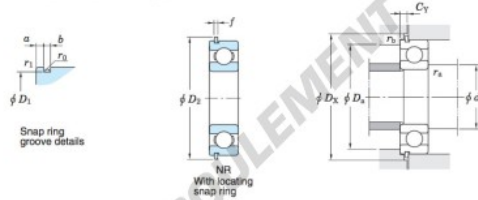

Roulement à bille simple rangée 60-22-NR-JTEKT - 60-22-NR-JTEKT

<https://www.123roulement.ch/roulement-palier/roulement-bille/simple-rangee/60-22-nr-jtekt>

Single-row deep groove ball bearings ——— Koyo
snap ring groove type
locating snap ring type

Boundary dimensions (mm)				Basic load ratings (kN)			Factor	Limiting speeds (min ⁻¹)		Bearing No.		D ₁ max.
d	D	B	r	C ₁₀	C ₉₀	f ₀	Grease lub.	Oil lub.	With snap ring groove	With locating snap ring		
22	44	12	0.6	9.40	5.15	14.1	17 000	20 000	60/22NR	60/22NR	41.75	

Dimensions of snap ring groove (mm)			Dimensions of locating snap ring (mm)		Mounting dimensions (mm)						(Refer.) Mass (kg)	(Refer.) Bearing No.	
a	b	r ₀	D ₂	f	d ₆	D ₄	D ₅	C _Y	r _a	r _b	r _c		
2.06	1.5	0.4	48.3	1.07	26	40	49	2.92	0.6	0.5	0.073	0.073	60/22N