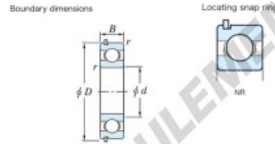

Roulement à bille simple rangée 6809-NR-JTEKT - 6809-NR-JTEKT

<https://www.123roulement.ch/roulement-palier/roulement-bille/simple-rangee/6809-nr-jtekt>

Bearing No.	Boundary dimensions (mm)					Basic load ratings (kN)		Fatigue load limit (kN) C_u	Factor f₀	Limiting speeds (min⁻¹) Grease Lube
	d	D	B	r (mm)	r1 (mm)	C_r	C_{0r}			
6809NR	45	58	7	0.3	0.3	7.75	5.4	0.23	16.3	11000

CARACTÉRISTIQUES PRODUIT

Marque	JTEKT
N° Ean13	3616060622181
Diam. intérieur	45 mm
Diam. extérieur	58 mm
Epaisseur	7 mm
Vitesse limite	11000 rpm
Charge dynamique	7.75 kN
Charge statique	5.4 kN
Conditionnement	1

contact@123roulement.ch

+33 359 36 04 90

CRT4 de Lesquin 60 Rue Du Haut De Sainghin 59273 Fretin FRANCE